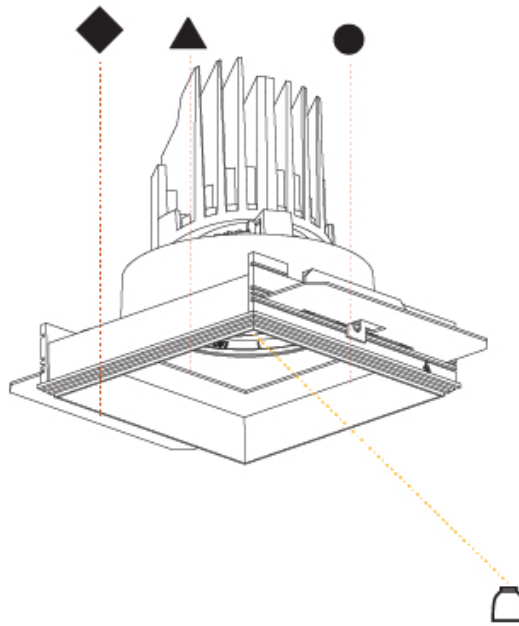

BIONIQ SQUARE ADJUSTABLE COMFORT TRIMLESS

A35212-

PROJECT _____

TYPE _____

SPECIFIER _____

QUANTITY _____

DATE _____