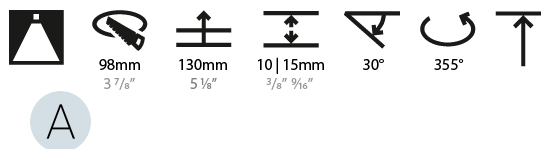

PHYSICAL

Shape: Square
Length (mm): 107
Length (in): 4 ³/₁₆"
Width (mm): 107
Width (in): 4 ³/₁₆"
Depth (mm): 112
Depth (in): 4 ⁷/₁₆"
Ceiling Thickness (mm): 10 / 12.5 / 15
Ceiling Thickness (in): 3/8 or 1/2 or 9/16
Min. Recessing Depth (mm): 130
Min. Recessing Depth (in): 5 ¹/₈"
Light Distribution: Adjustable / Downlight
Weight (kg): 0.479
Weight (lbs): 1.06
Fixture Finish: SSR / BKV / CWI / CRY / HAB / LAG / UFT / ITA / RUA / RUR / MIC / FTG / MYG / TWT / LOD / PUS / FRO / FUP / KIA / POP / BLS / SPG / MEY / GOH / GUM / CHC / COM / ABZ / JAG / OBR / MOS / ROR
Fixture Material: Aluminum Die Cast
Cut-out Measurements: 98mm / 3 7/8"

ELECTRICAL

Lamp Type: LED (Zhaga Standard)
Input Wattage (W): 16.5
Total Output Wattage (W): 14
Dimming: Tri-Mode (Non-Dimming and Phase Dimming (120Vac only) and 0-10V Dimming)
Driver Included: No
Driver Location: Recessed Housing
Driver Type: Constant Current - Universal
Driver Class: Class 2
Housing: See components
Input Voltage (V): 120 - 277
Constant Current (MA): 500

LED

Number of LEDs: 1
Color Temperature (°K): 2700 / 3000 / 3500 / 4000
Max. Delivered Lumen (lm): 940 / 980 / 1029 / 1050
Nominal Lumen (lm): 1386 / 1438 / 1511 / 1542
CRI: >90 CRI
Lamp Life (hrs): 50000

OPTICAL

Reflector°: 20 / 40 / 60
Adjustability: Rotational 355°; Tilt 30°

RATINGS AND CERTIFICATIONS

Certified By: Certified for North American Standards
IP rating: IP20