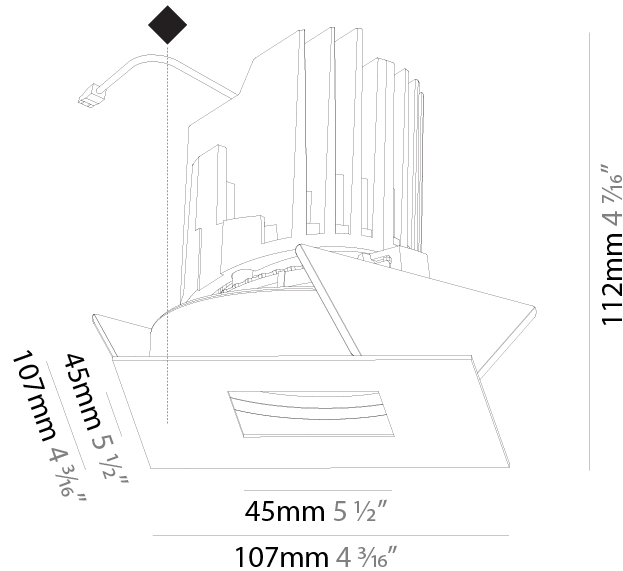

PHYSICAL

Shape: Square
Length (mm): 107
Length (in): 4 ³/₁₆"
Width (mm): 107
Width (in): 4 ³/₁₆"
Depth (mm): 112
Depth (in): 4 ⁷/₁₆"
Ceiling Thickness (mm): 10 / 12.5 / 15
Ceiling Thickness (in): 3/8 or 1/2 or 9/16
Min. Recessing Depth (mm): 130
Min. Recessing Depth (in): 5 ¹/₈"
Light Distribution: Adjustable / Downlight
Weight (kg): 0.479
Weight (lbs): 1.06
Fixture Finish: SSR / BKV / CWI / CRY / HAB / LAG / UFT / ITA / RUA / RUR / MIC / FTG / MYG / TWT / LOD / PUS / FRO / FUP / KIA / POP / BLS / SPG / MEY / GOH / GUM / CHC / COM / ABZ / JAG / OBR / MOS / ROR
Fixture Material: Aluminum Die Cast
Cut-out Measurements: 98mm / 3 7/8"

ELECTRICAL

Lamp Type: LED (Zhaga Standard)
Input Wattage (W): 13.2 / 16.5
Total Output Wattage (W): 12 / 14
Dimming: Tri-Mode (Non-Dimming and Phase Dimming (120Vac only) and 0-10V Dimming)
Driver Included: No
Driver Location: Recessed Housing
Driver Type: Constant Current - Universal
Driver Class: Class 2
Housing: See components
Input Voltage (V): 120 - 277
Constant Current (MA): 350

LED

Number of LEDs: 1
Color Temperature (°K): 2700 / 3000 / 3500 / 4000
Max. Delivered Lumen (lm): 850 / 950 / 1019 / 1040
Nominal Lumen (lm): 960 / 1070 / 1156 / 1180
CRI: >90 CRI
Lamp Life (hrs): 50000

OPTICAL

Reflector°: 10
Adjustability: Rotational 355°; Tilt 30°

RATINGS AND CERTIFICATIONS

Certified By: Certified for North American Standards
IP rating: IP20