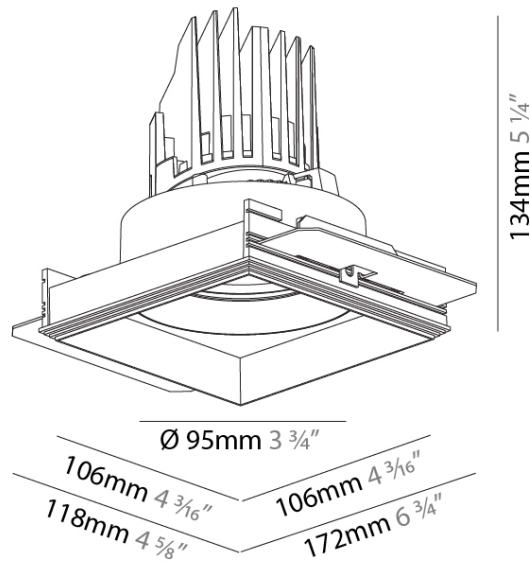

ELECTRICAL

Lamp Type: LED (Zhaga Standard)
Input Wattage (W): 13.2 (2700K) / 16.5
Total Output Wattage (W): 12 (2700K) / 15
Dimming: Tri-Mode (Non-Dimming and Phase Dimming (120Vac only) and 0-10V Dimming)
Driver Included: No
Driver Location: Recessed Housing
Driver Type: Constant Current - Universal
Driver Class: Class 2
Housing: See components
Input Voltage (V): 120 - 277
Constant Current (MA): 350

LED

Number of LEDs: 1
Color Temperature (°K): 2700 / 3000 / 3500 / 4000
Max. Delivered Lumen (lm): 850 / 950 / 1019 / 1040
Nominal Lumen (lm): 960 / 1070 / 1156 / 1180
CRI: >90 CRI
Efficiency (%): 88.5
Lamp Life (hrs): 50000
Upon Request: RGB-W Tunable White Special Color Temperature Special LED

OPTICAL

Reflector: 10
Adjustability: Rotational 355°; Tilt 30°
Upon Request: Special Beam Angles

RATINGS AND CERTIFICATIONS

Zaneen Lighting © 2024, T 1-800-380-3382, F 416-247-9319, www.zaneen.com

Available for international specifications by adding "INT" at the end of the existing Model #. For assistance on 'custom' specifications, contact zteam@zaneen.com. In a constant effort to supply the best product, we reserve the right to change specifications or materials without notice. The most recent specification sheets are found at zaneen.com
IP rating: IP20