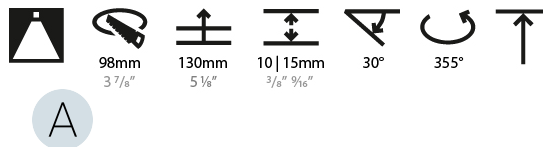

PHYSICAL

Shape: Square
Length (mm): 107
Length (in): 4 ³/₁₆"
Width (mm): 107
Width (in): 4 ³/₁₆"
Depth (mm): 112
Depth (in): 4 ⁷/₁₆"
Ceiling Thickness (mm): 10 / 12.5 / 15
Ceiling Thickness (in): 3/8 or 1/2 or 9/16
Min. Recessing Depth (mm): 130
Min. Recessing Depth (in): 5 ¹/₈"
Light Distribution: Adjustable / Downlight
Weight (kg): 0.479
Weight (lbs): 1.06
Fixture Finish: SSR / BKV / CWI / CRY / HAB / LAG / UFT / ITA / RUA / RUR / MIC / FTG / MYG / TWT / LOD / PUS / FRO / FUP / KIA / POP / BLS / SPG / MEY / GOH / GUM / CHC / COM / ABZ / JAG / OBR / MOS / ROR
Fixture Material: Aluminum Die Cast
Cut-out Measurements: 98mm / 3 7/8"

ELECTRICAL

Lamp Type: LED (Zhaga Standard)
Input Wattage (W): 13.2 / 16.5
Total Output Wattage (W): 12 / 14
Dimming: Tri-Mode (Non-Dimming and Phase Dimming (120Vac only) and 0-10V Dimming)
Driver Included: No
Driver Location: Recessed Housing
Driver Type: Constant Current - Universal
Driver Class: Class 2
Housing: See components
Input Voltage (V): 120 - 277
Constant Current (MA): 350

LED

Number of LEDs: 1
Color Temperature (°K): 2700 / 3000 / 3500 / 4000
Max. Delivered Lumen (lm): 850 / 950 / 1019 / 1040
Nominal Lumen (lm): 960 / 1070 / 1156 / 1180
CRI: >90 CRI
Lamp Life (hrs): 50000

OPTICAL

Reflector°: 10
Adjustability: Rotational 355°; Tilt 30°

RATINGS AND CERTIFICATIONS

Certified By: Certified for North American Standards
IP rating: IP20