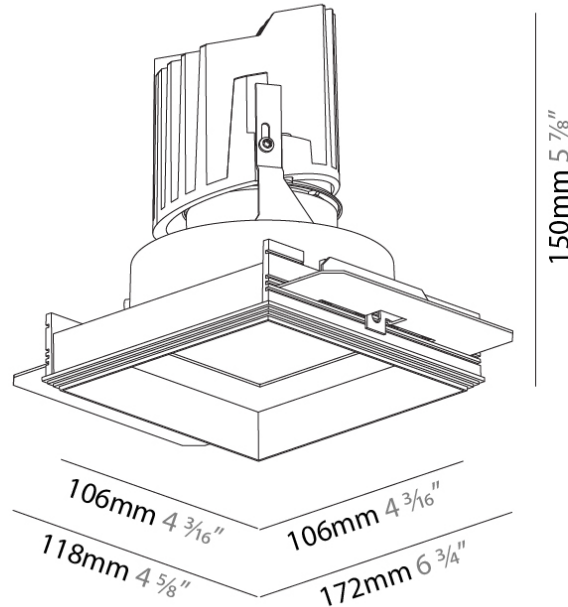

ELECTRICAL

Lamp Type: LED (Zhaga Standard)
Input Wattage (W): 15.5
Total Output Wattage (W): 14.5
Dimming: Tri-Mode (Non-Dimming and Phase Dimming (120Vac only) and 0-10V Dimming)
Driver Included: No
Driver Location: Recessed Housing
Driver Type: Constant Current - Universal
Driver Class: Class 2
Housing: See components
Input Voltage (V): 120 - 277
Constant Current (MA): 500

LED

Number of LEDs: 1
Color Temperature (°K): 2700 / 3000 / 3500 / 4000
Max. Delivered Lumen (lm): 940 / 980 / 1029 / 1050
Nominal Lumen (lm): 1386 / 1438 / 1511 / 1542
CRI: >90 CRI
Efficiency (%): 87.9 / 88.4 / 87.9
Lamp Life (hrs): 50000
Upon Request: RGB-W Tunable White Special Color Temperature Special LED

OPTICAL

Reflector: 20 / 40 / 60
Upon Request: Special Beam Angles

RATINGS AND CERTIFICATIONS

382, F 416-247-9319, www.zaneen.com
Certified by Intertek for North American's UL standards
IP rating: IP20