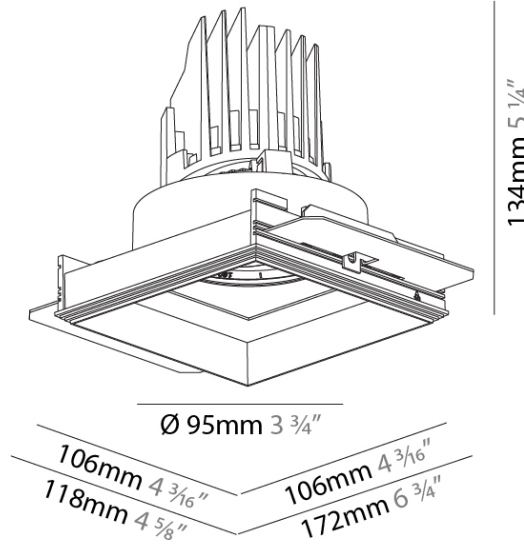

ELECTRICAL

Lamp Type: LED (Zhaga Standard)
Input Wattage (W): 13.2 / 16.5
Total Output Wattage (W): 12.1 / 14.7
[Dimming: Tri-Mode (Non-Dimming and Phase Dimming (120Vac only) and 0-10V Dimming)](#)
Driver Included: No
Driver Location: Recessed Housing
Driver Type: Constant Current - Universal
Driver Class: Class 2
Housing: See components
Input Voltage (V): 120 - 277
Constant Current (MA): 350

LED

Number of LEDs: 1
[Color Temperature (°K): 2700 / 3000 / 3500 / 4000](#)
Max. Delivered Lumen (lm): 850 / 950 / 1019 / 1040
Nominal Lumen (lm): 960 / 1070 / 1156 / 1180
CRI: >90 CRI
Efficiency (%): 88.5
Lamp Life (hrs): 50000
Upon Request: RGB-W Tunable White Special Color Temperature
Special LED

OPTICAL

Reflector°: 10
Adjustability: Rotational 355°; Tilt 30°
Upon Request: Special Beam Angles

RATINGS AND CERTIFICATIONS

© 2024 Zaneen LLC, 10000 180-3382, F 416-247-9319, www.zaneen.com

Available for international specifications by adding "INT" at the end of the existing Model #. For assistance on 'custom' specifications, contact zteam@zaneen.com.
Certified By: Certified for North American Standards
In a constant effort to supply the best product, we reserve the right to change specifications or materials without notice. The most recent specification sheets are found at zaneen.com
IP rating: IP20