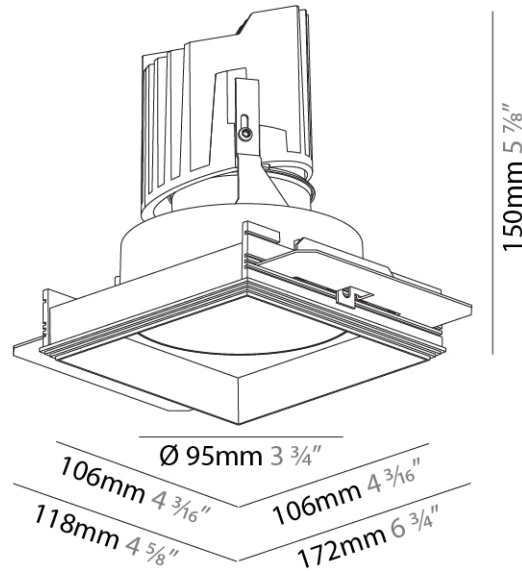

ELECTRICAL

Lamp Type: LED (Zhaga Standard)
Input Wattage (W): 15.5
Total Output Wattage (W): 14.5
Dimming: Tri-Mode (Non-Dimming and Phase Dimming (120Vac only) and 0-10V Dimming)
Driver Included: No
Driver Location: Recessed Housing
Driver Type: Constant Current - Universal
Driver Class: Class 2
Housing: See components
Input Voltage (V): 120 - 277
Constant Current (MA): 500

LED

Number of LEDs: 1
Color Temperature (°K): 2700 / 3000 / 3500 / 4000
Max. Delivered Lumen (lm): 940 / 980 / 1029 / 1050
Nominal Lumen (lm): 1386 / 1438 / 1511 / 1542
CRI: >90 CRI
Efficiency (%): 87.9 / 88.4 / 87.9
Lamp Life (hrs): 50000
Upon Request: RGB-W Tunable White Special Color Temperature Special LED

OPTICAL

Reflector*: 20 / 40 / 60
Upon Request: Special Beam Angles

RATINGS AND CERTIFICATIONS

Available for international specifications by adding 'INT' at the end of the existing Model #. For assistance on 'custom' specifications, contact zteam@zaneen.com. In a constant effort to supply the best product, we reserve the right to change specifications or materials without notice. The most recent specification sheets are found at zaneen.com

IP rating: IP20