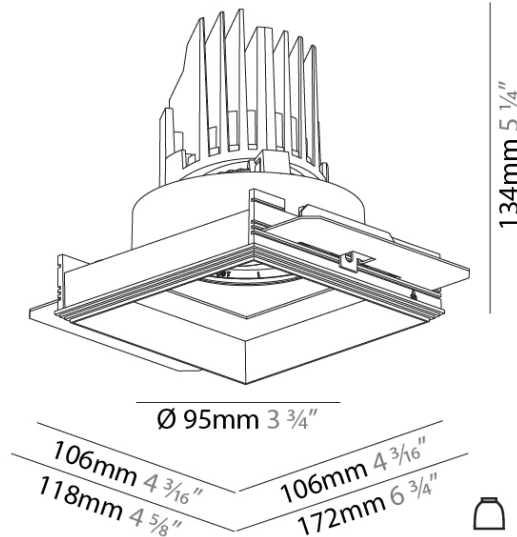

ELECTRICAL
Lamp Type: LED (Zhaga Standard)
Input Wattage (W): 15.5
Total Output Wattage (W): 14.5
Dimming: Tri-Mode (Non-Dimming and Phase Dimming (120Vac only) and 0-10V Dimming)
Driver Included: No
Driver Location: Recessed Housing
Driver Type: Constant Current - Universal
Driver Class: Class 2
Housing: See components
Input Voltage (V): 120 - 277
Constant Current (MA): 500

LED
Number of LEDs: 1
[Color Temperature (°K): 2700 / 3000 / 3500 / 4000](#)
Max. Delivered Lumen (lm): 940 / 980 / 1029 / 1050
Nominal Lumen (lm): 1386 / 1438 / 1511 / 1542
CRI: >90 CRI
Efficiency (%): 87.9 / 88.4 / 87.9
Lamp Life (hrs): 50000
Upon Request: RGB-W Tunable White Special Color Temperature
Special LED

OPTICAL
[Reflector°: 20 / 40 / 60](#)
Adjustability: Rotational 355°; Tilt 30°
Upon Request: Special Beam Angles

Available for international specifications by adding "INT" at the end of the existing Model #. For assistance on 'custom' specifications, contact zteam@zaneen.com.
Certified By: Certified for North American Standards
In a constant effort to supply the best product, we reserve the right to change specifications or materials without notice. The most recent specification sheets are found at zaneen.com
IP rating: IP20