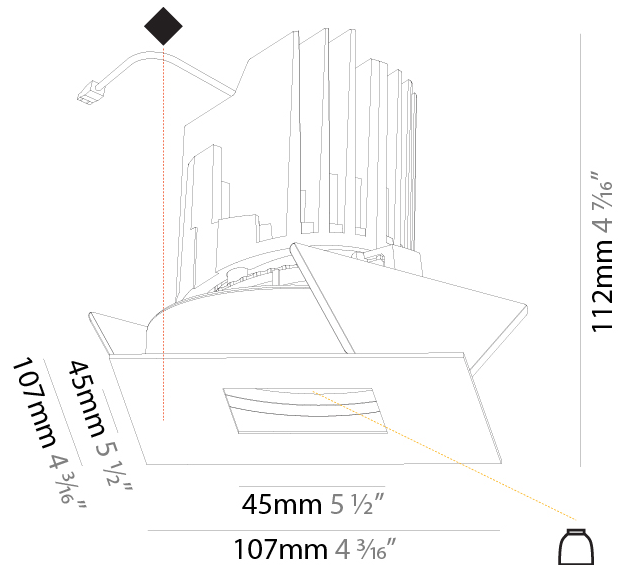

PHYSICAL

Shape: Square
Length (mm): 107
Length (in): 4 ³/₁₆"
Width (mm): 107
Width (in): 4 ³/₁₆"
Depth (mm): 112
Depth (in): 4 ⁷/₁₆"
Ceiling Thickness (mm): 10 / 12.5 / 15
Ceiling Thickness (in): 3/8 or 1/2 or 9/16
Min. Recessing Depth (mm): 130
Min. Recessing Depth (in): 5 ¹/₈"
Light Distribution: Adjustable / Downlight
Weight (kg): 0.479
Weight (lbs): 1.06
Fixture Finish: SSR / BKV / CWI / CRY / HAB / LAG / UFT / ITA / RUA / RUR / MIC / FTG / MYG / TWT / LOD / PUS / FRO / FUP / KIA / POP / BLS / SPG / MEY / GOH / GUM / CHC / COM / ABZ / JAG / OBR / MOS / ROR
Fixture Material: Aluminum Die Cast
Cut-out Measurements: 98mm / 3 7/8"

ELECTRICAL

Lamp Type: LED (Zhaga Standard)
Input Wattage (W): 16.5
Total Output Wattage (W): 14
Dimming: Tri-Mode (Non-Dimming and Phase Dimming (120Vac only) and 0-10V Dimming)
Driver Included: No
Driver Location: Recessed Housing
Driver Type: Constant Current - Universal
Driver Class: Class 2
Housing: See components
Input Voltage (V): 120 - 277
Constant Current (MA): 500

LED

Number of LEDs: 1
Color Temperature (°K): 2700 / 3000 / 3500 / 4000
Max. Delivered Lumen (lm): 940 / 980 / 1029 / 1050
Nominal Lumen (lm): 1386 / 1438 / 1511 / 1542
CRI: >90 CRI
Lamp Life (hrs): 50000

OPTICAL

Reflector°: 20 / 40 / 60
Adjustability: Rotational 355°; Tilt 30°

RATINGS AND CERTIFICATIONS

Certified By: Certified for North American Standards
IP rating: IP20