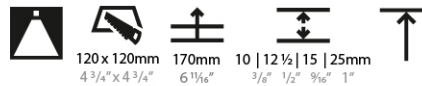

ELECTRICAL

Lamp Type: LED (Zhaga Standard)
Input Wattage (W): 15.5
Total Output Wattage (W): 14.5
Dimming: Tri-Mode (Non-Dimming and Phase Dimming (120Vac only) and 0-10V Dimming)
Driver Included: No
Driver Location: Recessed Housing
Driver Type: Constant Current - Universal
Driver Class: Class 2
Housing: See components
Input Voltage (V): 120 - 277
Constant Current (MA): 500

LED

Number of LEDs: 1
Color Temperature (°K): 2700 / 3000 / 3500 / 4000
Max. Delivered Lumen (lm): 940 / 980 / 1029 / 1050
Nominal Lumen (lm): 1386 / 1438 / 1511 / 1542
CRI: >90 CRI
Efficiency (%): 87.9 / 88.4 / 87.9
Lamp Life (hrs): 50000
Upon Request: RGB-W Tunable White Special Color Temperature Special LED

OPTICAL

Reflector*: 20 / 40 / 60
Upon Request: Special Beam Angles

RATINGS AND CERTIFICATIONS

Available for international specifications by adding 'INT' at the end of the existing Model #. For assistance on 'custom' specifications, contact zteam@zaneen.com. In a constant effort to supply the best product, we reserve the right to change specifications or materials without notice. The most recent specification sheets are found at zaneen.com

IP rating: IP20